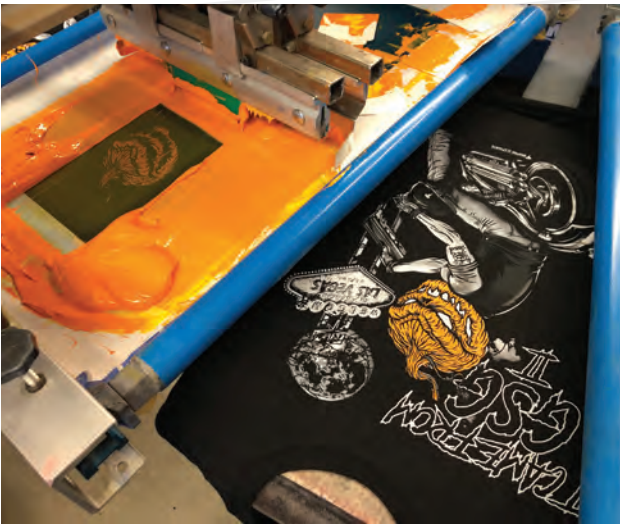

SOFTWARE TO SUBSTRATE

Since this was a showpiece, we were afforded 10+ colors. We always love that. We picked bright primary and secondary colors. Vivid complimentary colors included red, gold, orange, blue, green, and purple. Straight forward and easy color theory.